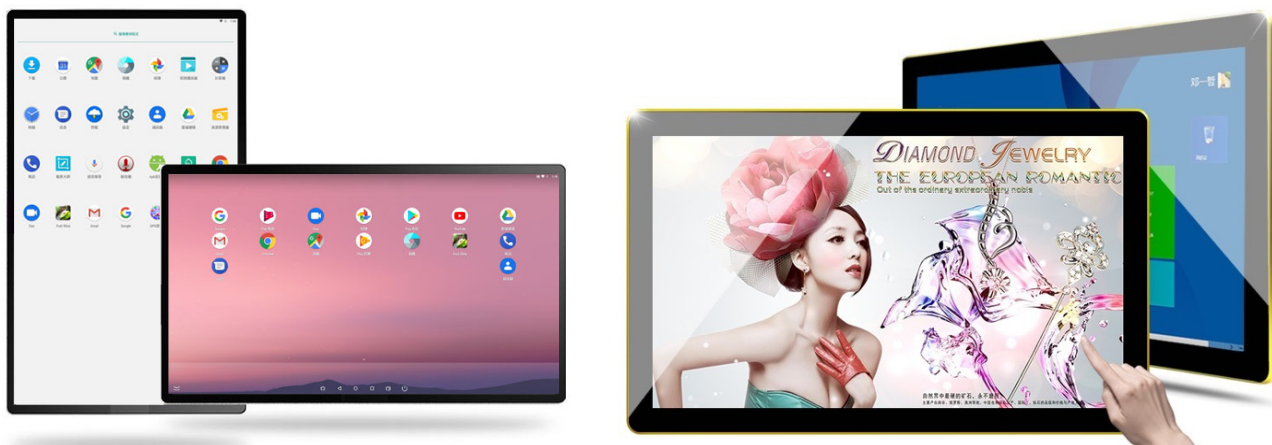

Anker touch monitor (SKI C series)

LED panel Size:	21.5"	23.6"	27"	32"	43"	55"
Active area (W x H mm):	478 x 270	525.5 x 297	598 x 336	698 x 394	943.2 x 531.4	1213.6 x 684.4
Case Dimension (mm):	W: 527 H: 325 D: 43	W: 576 H: 352 D: 43	W: 661 H: 336 D: 43	W: 784 H: 478 D: 55	W: 1007 H: 599 D: 60	W: 1288 H: 794 D: 66
Color:	All Black			Black with silver edge		
Resolution:	1920 x 1080 (FHD) / 4K (Option)			Aspect Ratio	16:9	
Contrast ratio:	2000:1 or above		Brightness:	300 cd/m2 or above		
Response time:	5 - 6.5 ms		Viewing angle:	170° / 170° or above		
Speaker:	8W x 2		Case Material:	Metal		
Interface (monitor only):	HDMI x 1, VGA x 1, DVI x 1, Other: Request by client					
Touch parameter:	Capacitive technology: 10 points touch Scanning accuracy: 4096*4096 Touch objects: Finger, Surface hardness: Mohs 7 tempered glass,					
System (option)	System:	Win. 7/10 pro	Android ver. 7.1.2 or above			
	CPU:	Intel i3-i7 CPU (integrate)	Rockchip RK3399 Dual-Core Cortex-A72			
	RAM:	4-8GB RAM	2-4GB RAM			
	Storage	120GB SSD or above	8-16GB Flash			
	USB port:	USB 2.0 x 4	USB x 2, USB (type C) x 1			
	Other	LAN, WIFI	LAN, WIFI, Micro SD slot, SIM slot, Play Store, Google Map, 4K player, apk installer			
Accessories:	Included: Power Cord, Cable, Warranty card Option: Movable Cart, Wall mount, stand					