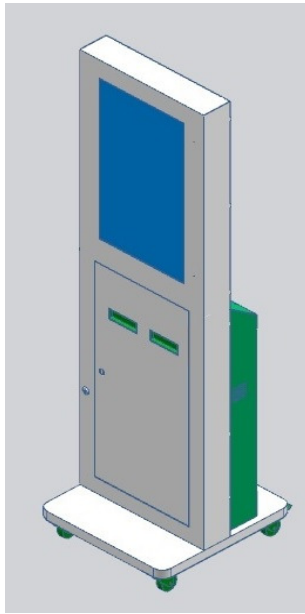

# Anker F Series Touch Kiosk (21.5" - 32")

F834

F840

Model	F834		F840			
Display size	21.5"	23.6"	21.5"	23.6"	27"	32"
Est active area (WxH) mm	479 x 268	526 x 297	479 x 268	526 x 297	NA	699 x 393
Resloution	1080 x 1920 (9:16), Portrait					
Contrast Ratio	2000:1 or above					
Brightness	400 cd/m2 or above					
Viewing Angle(H/V)	170 / 170 or above					
Working temperature	0°C ~ 50°C					

## Case

Color	Black or white	White			
Kiosk Dimension (HxWxD) mm	1410 x 420 x 440 (without wheels) 1480 x 420 x 440 (with wheels)	1531 x 370 x 490	1600 x 410 x 490	NA	1790 x 520 x 525
Material	Cold rolled steel & Alumium				
Accessories	Speaker (5W x 2), Power bar (13A x 4), VGA/HDMI port, PC or Android board				
Other optionl accessories	Card reader, Thermal priner, bar code scanner				