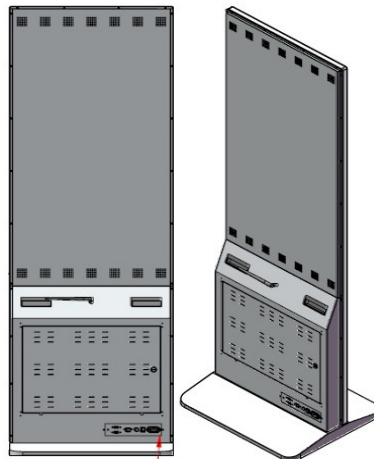

ePoster / Touch Kiosk (P-102 series)

Wifi, USB, Power Button

Display Size	32"	43"	49"	55"	65"
Touch Model (FHD)	N/A	AR-T-P102C-43	AR-T-P102C-49	AR-T-P102C-55	N/A
Touch Model (4K)		AR-T-P102U-43	AR-T-P102U-49	AR-T-P102U-55	
ePoster Model (FHD)		AR-D-P102M-43	AR-D-P102M-49	AR-D-P102M-55	
ePoster Model (4K)		AR-D-P102U-43	AR-C-P102U-49	AR-D-P102U-55	
Est. Kiosk dimension (mm)		1800*602*500	1900*672*500	1900*758*500	
Reslolution	1920x1080 / 4K (option)		Contrast Ratio	1000:1 or above	
Wheels	four wheels with locks		Brightness	400 cd/m2 or above	
Color	Black / Black with silver		Viewing Angle	170 / 170 or above	
Speaker	5W x 2		Certification:	EN60950 / 61000	
Material	Cold rolled steel, Alumium and tempered glass				

Touch Kiosk

Touch parameter	<ul style="list-style-type: none"> ✓ Capacitive technology: 10 points touch ✓ Surface hardness: Mohs 6 tempered glass 	<ul style="list-style-type: none"> ✓ Scanning accuracy: 4096*4096 ✓ Touch objects: Finger
Built system (option)	Win. 7 / 10 / Android	
Operating Temperature	-10 C ~60C	
Optical Clarity	> 83%	
Humidity	20% - 85%	
Durability	> 35M times	
Touch Driver	No (Plug and play)	

Kiosk Stand

ePoster

Media player	Using multimedia special decoder chip, support the true 1080P HD decoding
Manual Language	English / Chinese (Simplified)
Video format	AVI / MPG / MP4 / WMV, RM / RMVB
Audio format	MP3 / WMA
Picture formats	JPEG ·BMP ·GIF ·PNG
Play mode	All play, split screen play, play music with picture
The storage medium	USB Drive (2.0)
Image playback	A variety of transition mode, play time (5s, 10s, 15s, 20s...) adjustable