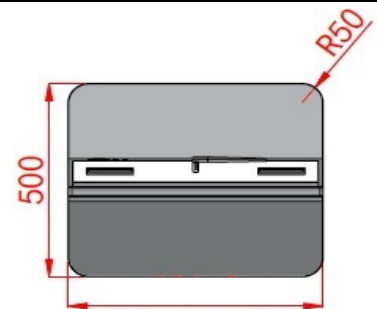

ePoster / Touch Kiosk (P-102 series)

Wifi, USB, Power Button

Display Size	32"	43"	49"	55"	65"
Touch Model (FHD)	N/A	AR-T-P102C-43	AR-T-P102C-49	AR-T-P102C-55	N/A
Touch Model (4K)		AR-T-P102U-43	AR-T-P102U-49	AR-T-P102U-55	
ePoster Model (FHD)		AR-D-P102M-43	AR-D-P102M-49	AR-D-P102M-55	
ePoster Model (4K)		AR-D-P102U-43	AR-C-P102U-49	AR-D-P102U-55	
Est. Kiosk dimension (mm)		1800*602*500	1900*672*500	1900*758*500	
Reslolution	1920x1080 / 4K (option)		Contrast Ratio	1000:1 or above	
Wheels	four wheels with locks		Brightness	400 cd/m2 or above	
Color	Black / Black with silver		Viewing Angle	170 / 170 or above	
Speaker	5W x 2		Certification:	EN60950 / 61000	
Material	Cold rolled steel, Alumium and tempered glass				

Kiosk Stand

ePoster

Media player	Using multimedia special decoder chip, support the true 1080P HD decoding
Manual Language	English / Chinese (Simplified)
Video format	AVI / MPG / MP4 / WMV, RM / RMVB
Audio format	MP3 / WMA
Picture formats	JPEG ·BMP ·GIF ·PNG
Play mode	All play, split screen play, play music with picture
The storage medium	USB Drive (2.0)
Image playback	A variety of transition mode, play time (5s, 10s, 15s, 20s...) adjustable